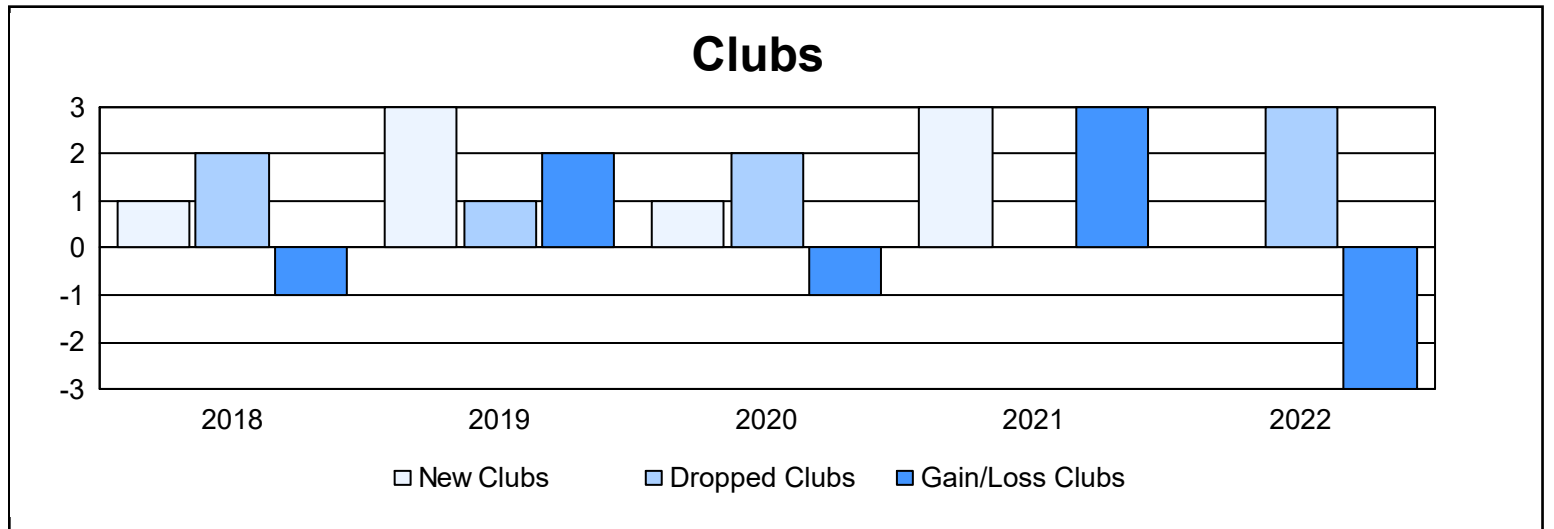

Year	New Clubs	Dropped Clubs	Gain/ Loss Clubs	New Members	Charter Members	Reinstate Members	Transfer Members	Total Member Added	Total Members Dropped	Gain/ Loss Members
2017-2018	1	2	-1	92	25	3	0	120	88	32
2018-2019	3	1	2	66	73	9	1	149	131	18
2019-2020	1	2	-1	61	21	3	4	89	109	-20
2020-2021	3	0	3	88	63	0	17	168	106	62
2021-2022	0	3	-3	62	0	2	3	67	130	-63
<b>Average</b>	<b>2</b>	<b>2</b>	<b>0</b>	<b>74</b>	<b>36</b>	<b>3</b>	<b>5</b>	<b>119</b>	<b>113</b>	<b>6</b>

### Membership Composition June 2022 Cumulative