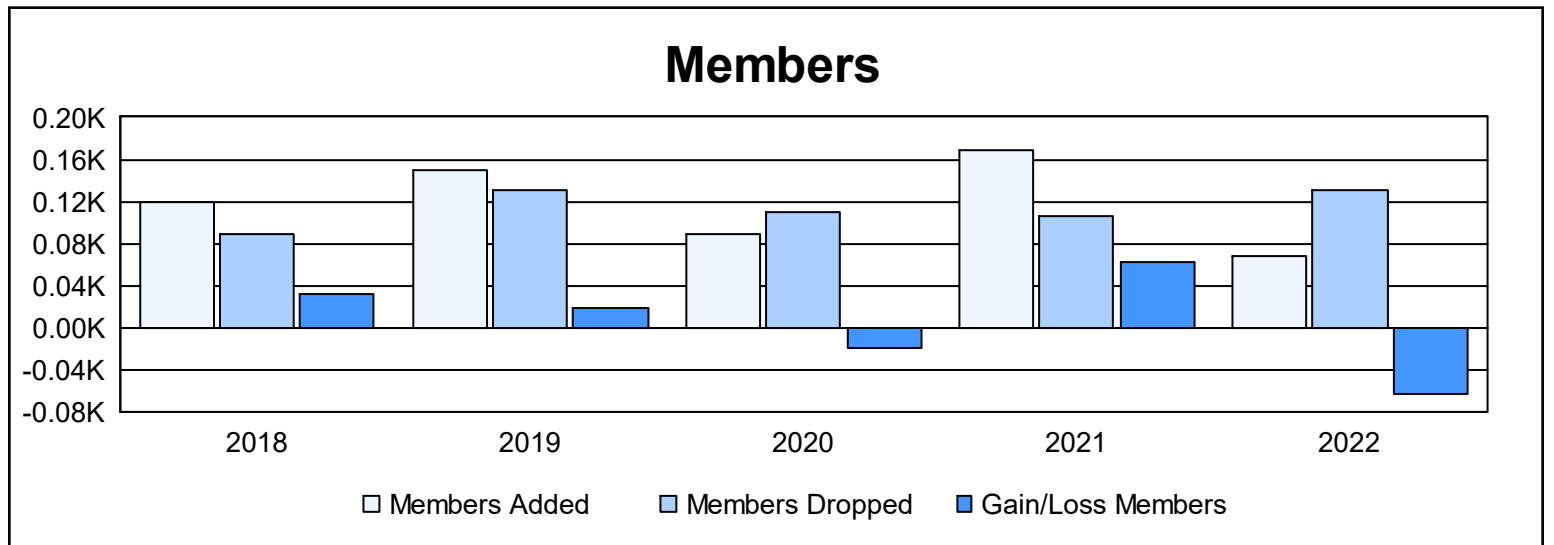

Year	New Clubs	Dropped Clubs	Gain/ Loss Clubs	New Members	Charter Members	Reinstate Members	Transfer Members	Total Member Added	Total Members Dropped	Gain/ Loss Members
2017-2018	1	2	-1	92	25	3	0	120	88	32
2018-2019	3	1	2	66	73	9	1	149	131	18
2019-2020	1	2	-1	61	21	3	4	89	109	-20
2020-2021	3	0	3	88	63	0	17	168	106	62
2021-2022	0	3	-3	62	0	2	3	67	130	-63
<b>Average</b>	<b>2</b>	<b>2</b>	<b>0</b>	<b>74</b>	<b>36</b>	<b>3</b>	<b>5</b>	<b>119</b>	<b>113</b>	<b>6</b>

### Membership Composition June 2022 Cumulative